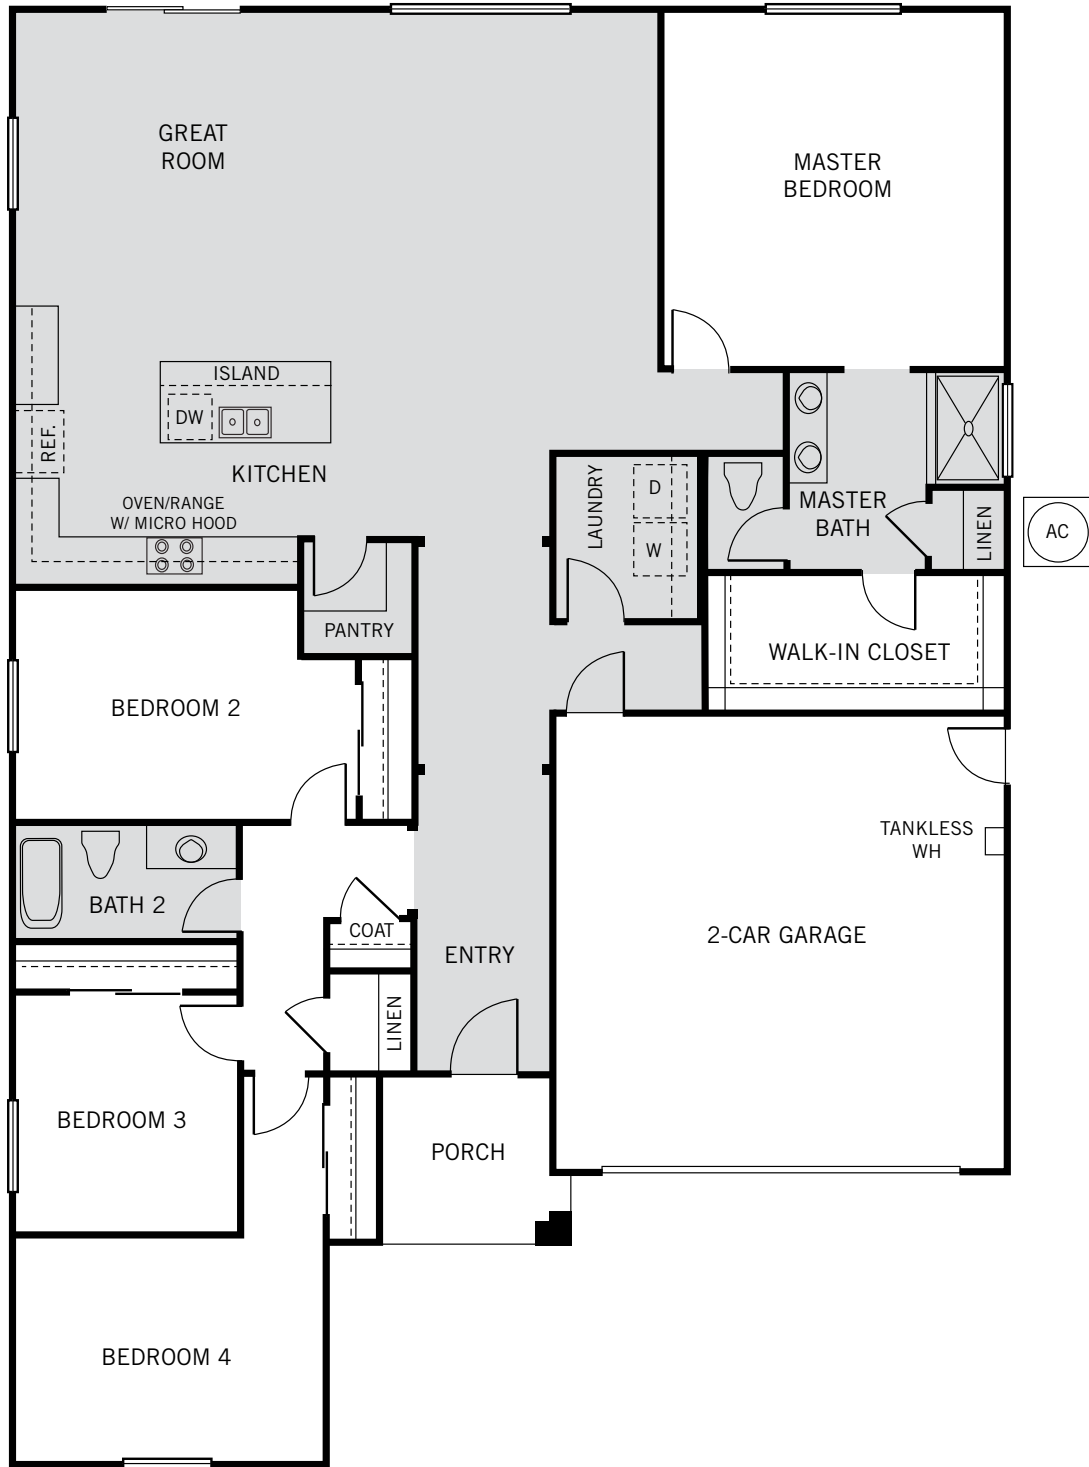

ACADIA

FROM 2,107 SQ. FT.

4 BEDROOMS

2 BATHS

2-CAR GARAGE

William Lyon Homes[®]
Experience the pride.[™]

RESIDENCE A

RESIDENCE B

RESIDENCE C

ACADIA

SINGLE STORY

Shading represents included
Luxury Vinyl Plank flooring