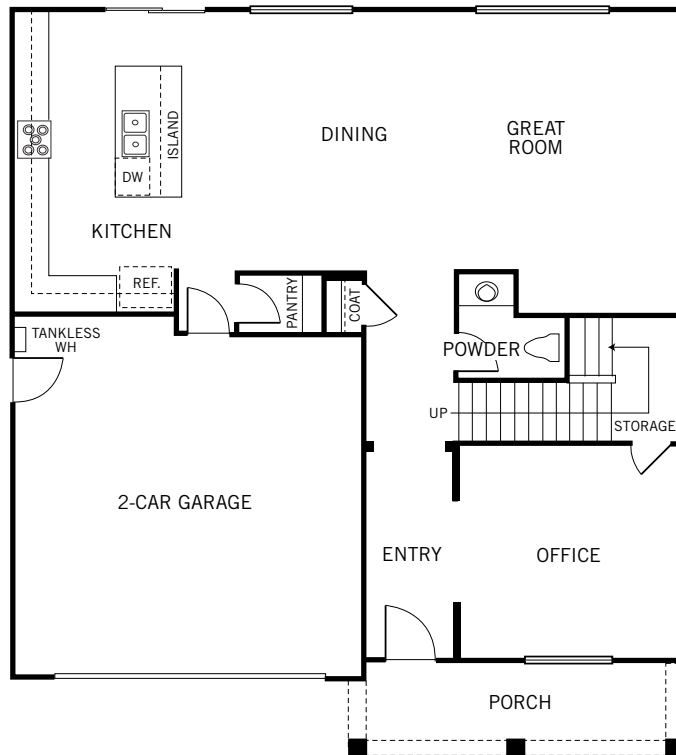

CAMARILLO

FROM 2,571 SQ. FT.

4 BEDROOMS

2.5 BATHS

OPT. BONUS ROOM

OFFICE

2-CAR GARAGE

William Lyon Homes[®]
Experience the pride.[™]

ELEVATION A BUNGALOW

ELEVATION B TRADITIONAL

ELEVATION C SPANISH

CAMARILLO

SECOND FLOOR

Optional Bonus Room at Bedroom 4

FIRST FLOOR

TWO STORY
FROM 2,571 SQ. FT.