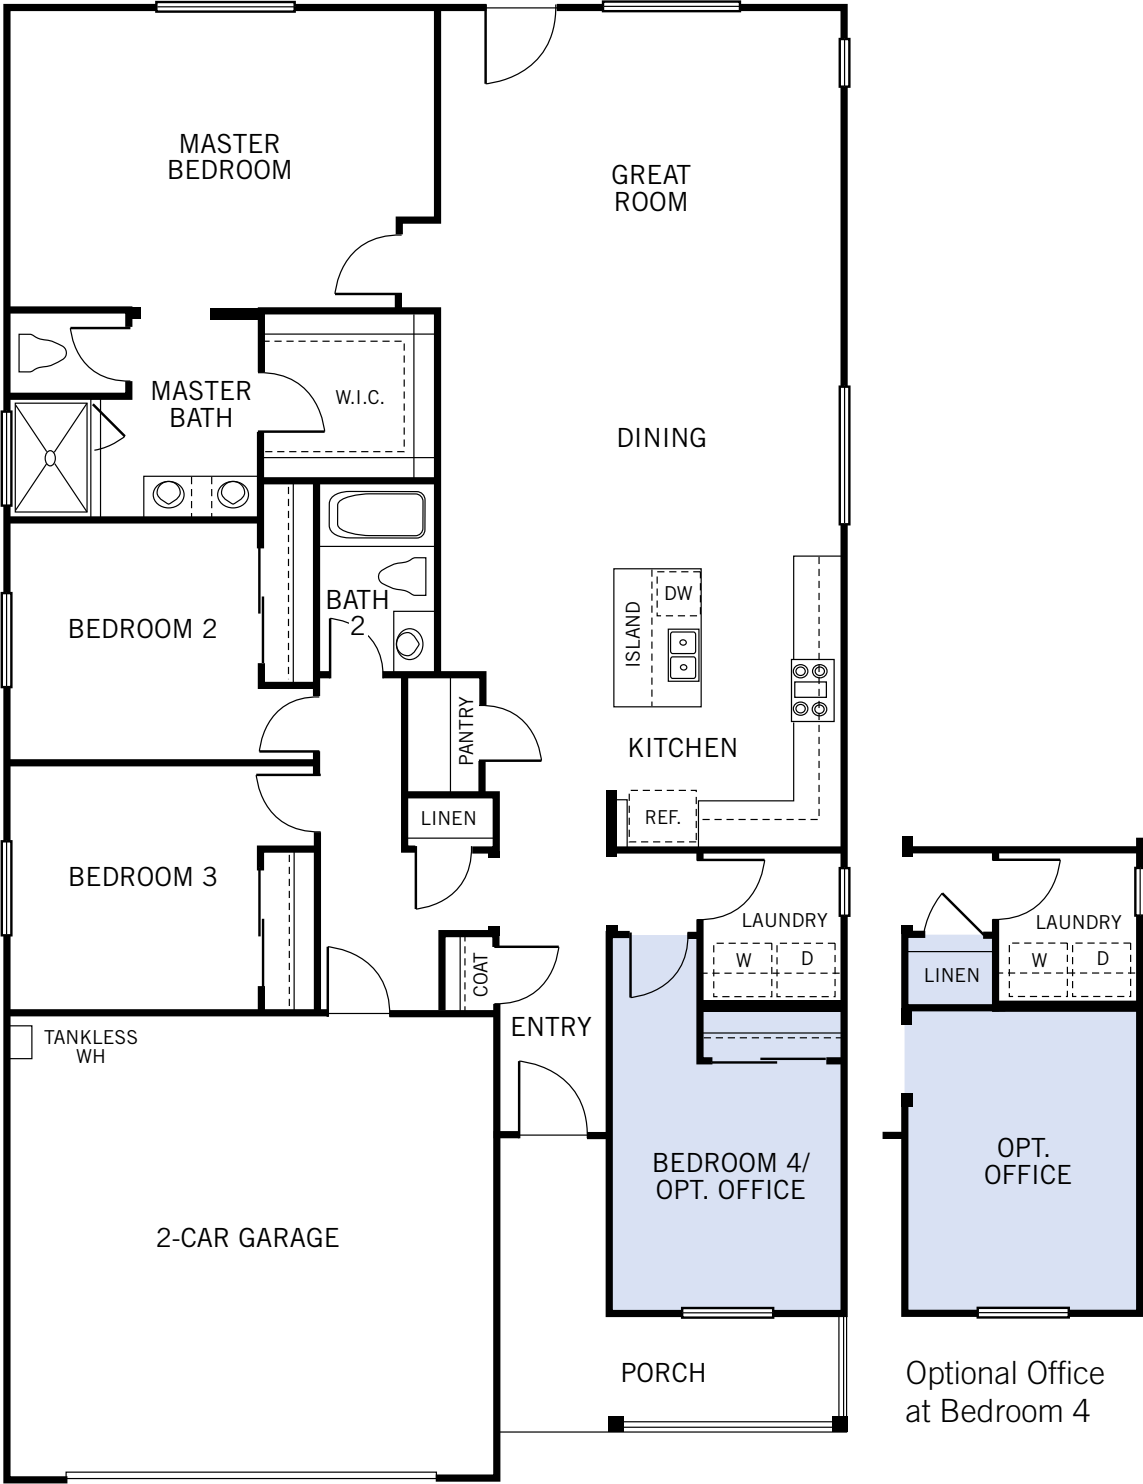

# CAMBRIDGE

FROM 1,806 SQ. FT.

4 BEDROOMS

2 BATHS

OPT. OFFICE

2-CAR GARAGE

**William Lyon Homes**<sup>®</sup>  
*Experience the pride.*<sup>™</sup>

ELEVATION A BUNGALOW

---

ELEVATION B COTTAGE

---

ELEVATION C SPANISH

---

ELEVATION E TUSCAN

---

# CAMBRIDGE

FIRST FLOOR

**SINGLE STORY**  
FROM 1,806 SQ. FT.