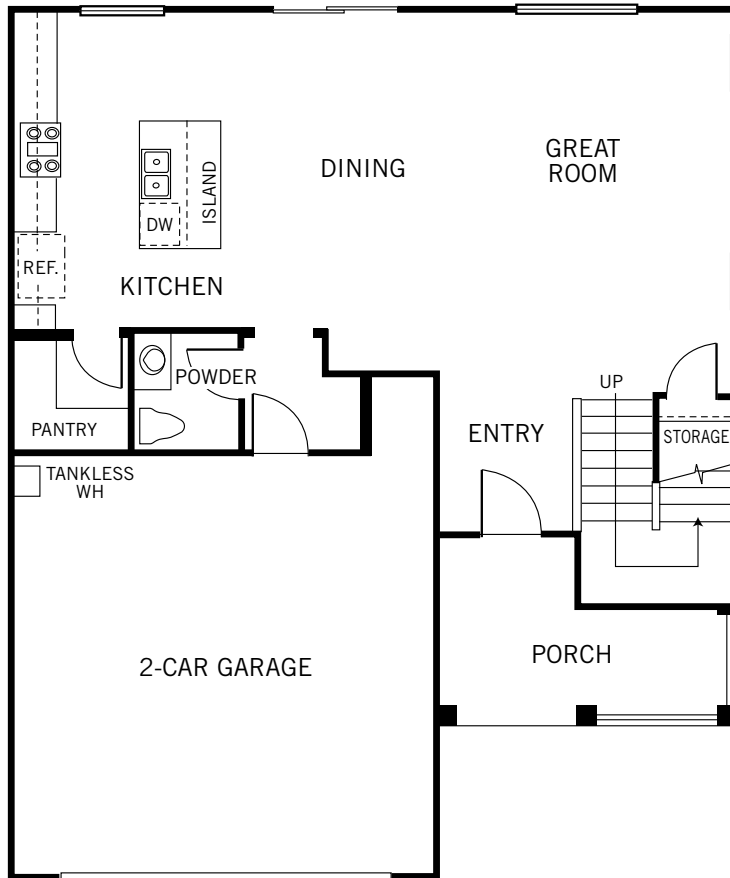

HARTFORD

FROM 1,725 SQ. FT.

3 BEDROOMS

2.5 BATHS

2-CAR GARAGE

William Lyon Homes[®]
Experience the pride.[™]

ELEVATION A BUNGALOW

ELEVATION B COTTAGE

ELEVATION C SPANISH

ELEVATION E TUSCAN

HARTFORD

SECOND FLOOR

FIRST FLOOR

TWO STORY
FROM 1,725 SQ. FT.