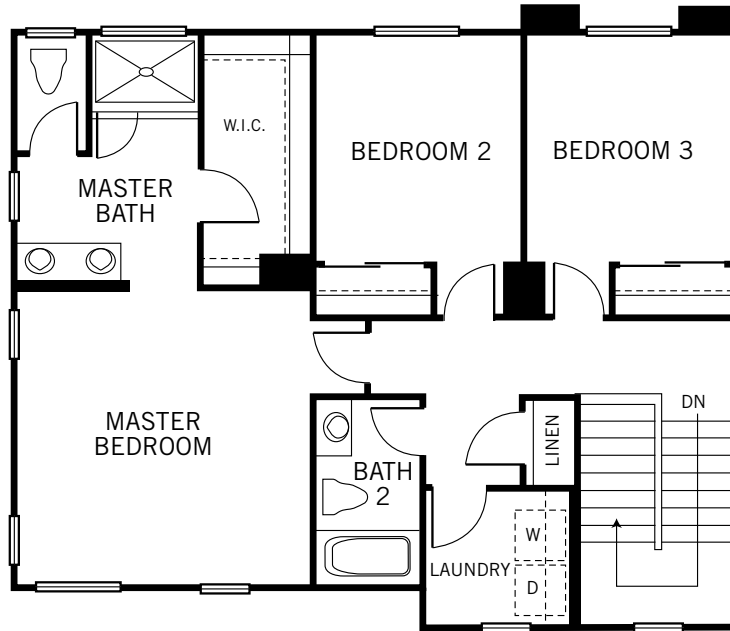

HARTFORD

FROM 1,725 SQ. FT.

3 BEDROOMS

2.5 BATHS

2-CAR GARAGE

William Lyon Homes[®]
Experience the pride.[™]

ELEVATION A BUNGALOW

ELEVATION B COTTAGE

ELEVATION C SPANISH

ELEVATION E TUSCAN

HARTFORD

SECOND FLOOR

FIRST FLOOR

TWO STORY
FROM 1,725 SQ. FT.