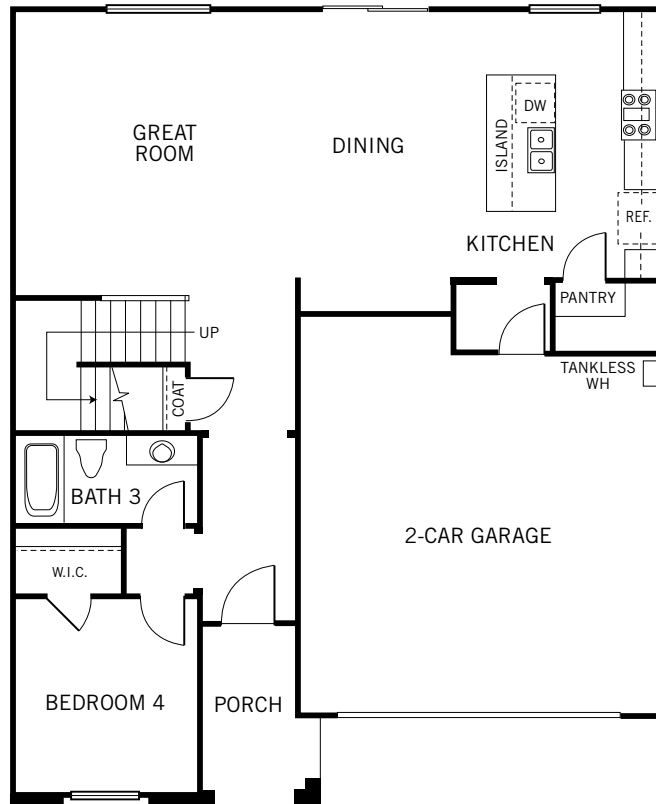

HUNTINGTON

FROM 2,256 SQ. FT.

5 BEDROOMS

3 BATHS

OPT. BONUS ROOM

2-CAR GARAGE

William Lyon Homes[®]
Experience the pride.[™]

ELEVATION A BUNGALOW

ELEVATION B COTTAGE

ELEVATION C SPANISH

ELEVATION E TUSCAN

HUNTINGTON

SECOND FLOOR

Optional Bonus Room at Bedroom 5

FIRST FLOOR

TWO STORY
FROM 2,256 SQ. FT.