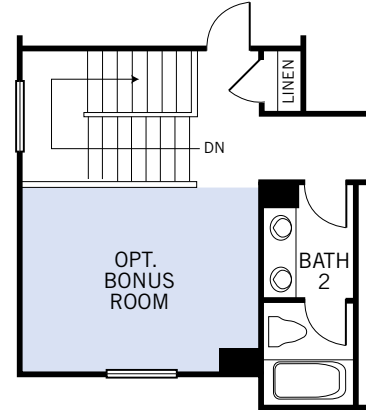

HUNTINGTON

FROM 2,256 SQ. FT.

5 BEDROOMS

3 BATHS

OPT. BONUS ROOM

2-CAR GARAGE

William Lyon Homes[®]
Experience the pride.[™]

ELEVATION A BUNGALOW

ELEVATION B COTTAGE

ELEVATION C SPANISH

ELEVATION E TUSCAN

HUNTINGTON

SECOND FLOOR

Optional Bonus Room at Bedroom 5

FIRST FLOOR

TWO STORY
FROM 2,256 SQ. FT.