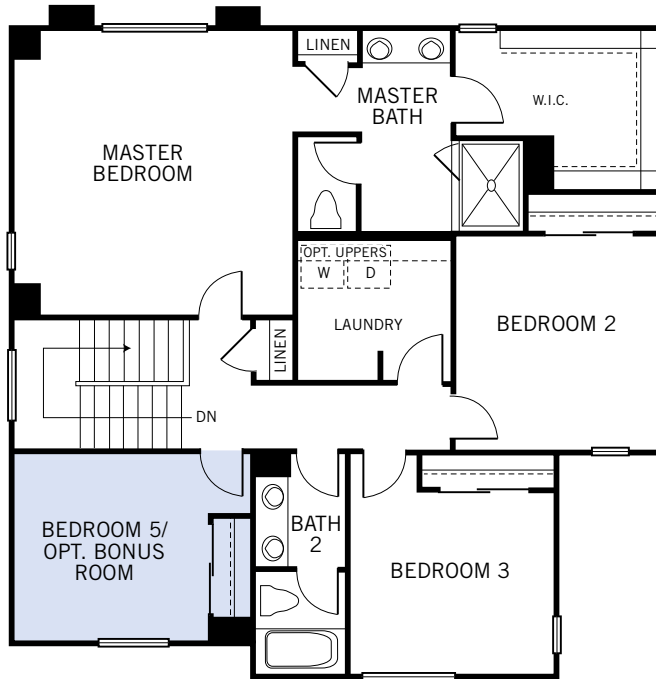

HUNTINGTON

FROM 2,256 SQ. FT.

5 BEDROOMS

3 BATHS

OPT. BONUS ROOM

2-CAR GARAGE

William Lyon Homes[®]
Experience the pride.[™]

ELEVATION A BUNGALOW

ELEVATION B COTTAGE

ELEVATION C SPANISH

ELEVATION E TUSCAN

HUNTINGTON

SECOND FLOOR

Optional Bonus Room at Bedroom 5

FIRST FLOOR

TWO STORY
FROM 2,256 SQ. FT.