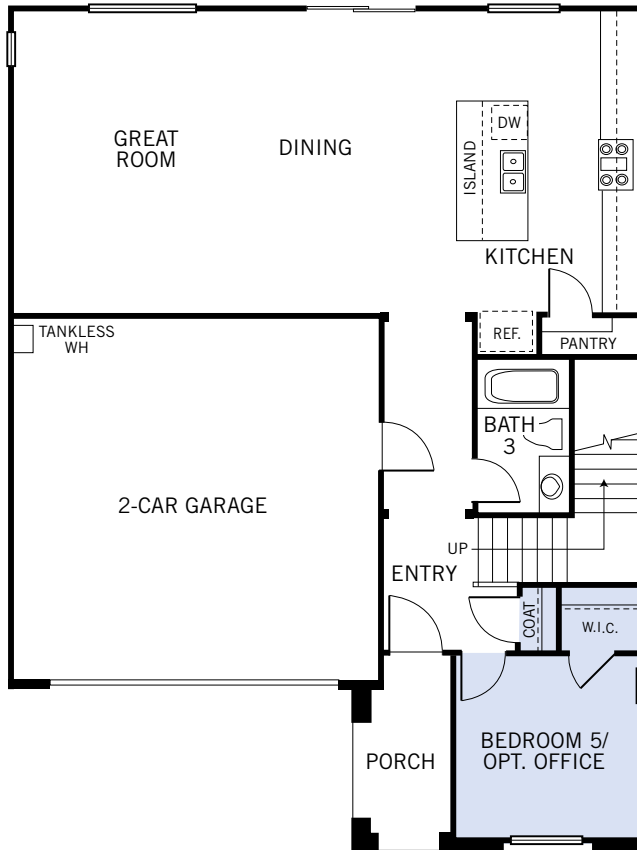

MANCHESTER

FROM 2,057 SQ. FT.

5 BEDROOMS

3 BATHS

OPT. OFFICE

OPT. BONUS ROOM

2-CAR GARAGE

William Lyon Homes[®]
Experience the pride.[™]

ELEVATION A BUNGALOW

ELEVATION B COTTAGE

ELEVATION C SPANISH

ELEVATION E TUSCAN

MANCHESTER

SECOND FLOOR

Optional Bonus Room at Bedroom 5

FIRST FLOOR

Optional Office at Bedroom 4

TWO STORY
FROM 2,057 SQ. FT.