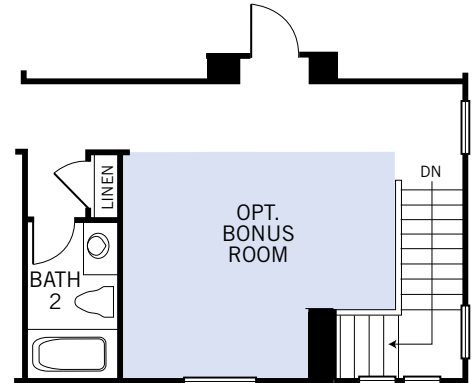

MANCHESTER

FROM 2,057 SQ. FT.

5 BEDROOMS

3 BATHS

OPT. OFFICE

OPT. BONUS ROOM

2-CAR GARAGE

William Lyon Homes[®]
Experience the pride.[™]

ELEVATION A BUNGALOW

ELEVATION B COTTAGE

ELEVATION C SPANISH

ELEVATION E TUSCAN

MANCHESTER

SECOND FLOOR

Optional Bonus Room at Bedroom 5

FIRST FLOOR

Optional Office at Bedroom 4

TWO STORY
FROM 2,057 SQ. FT.