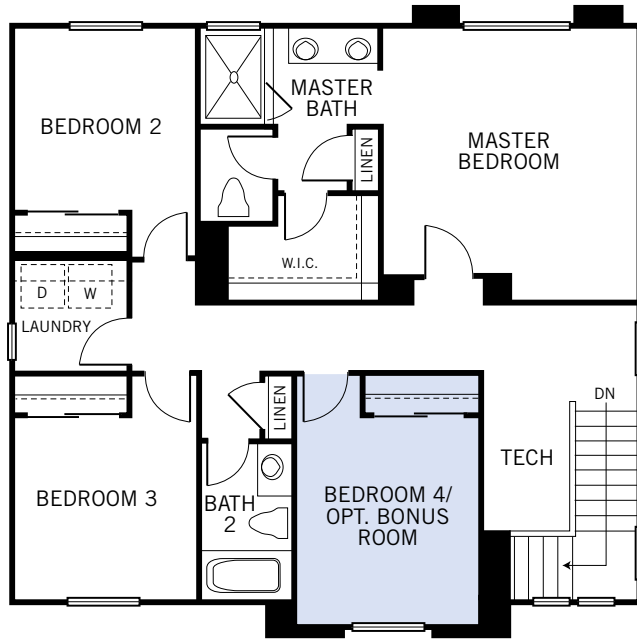

MANCHESTER

FROM 2,057 SQ. FT.

5 BEDROOMS

3 BATHS

OPT. OFFICE

OPT. BONUS ROOM

2-CAR GARAGE

William Lyon Homes[®]
Experience the pride.[™]

ELEVATION A BUNGALOW

ELEVATION B COTTAGE

ELEVATION C SPANISH

ELEVATION E TUSCAN

MANCHESTER

SECOND FLOOR

Optional Bonus Room at Bedroom 5

FIRST FLOOR

Optional Office at Bedroom 4

TWO STORY
FROM 2,057 SQ. FT.