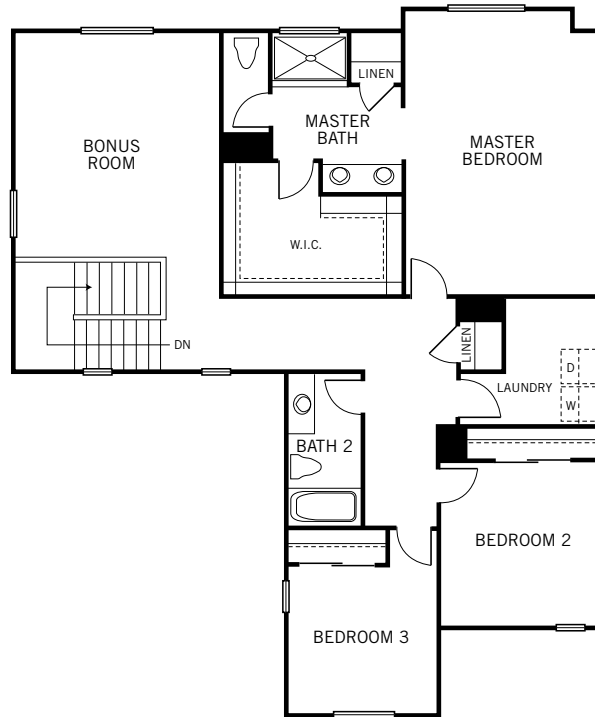

# DELANO

FROM 2,366 SQ. FT.

4 BEDROOMS

3 BATHS

BONUS ROOM

2-CAR GARAGE

**William Lyon Homes**<sup>®</sup>  
*Experience the pride.*<sup>™</sup>

ELEVATION A BUNGALOW

ELEVATION B TRADITIONAL

ELEVATION C SPANISH

## SECOND FLOOR

## FIRST FLOOR

**TWO STORY**  
**FROM 2,366 SQ. FT.**