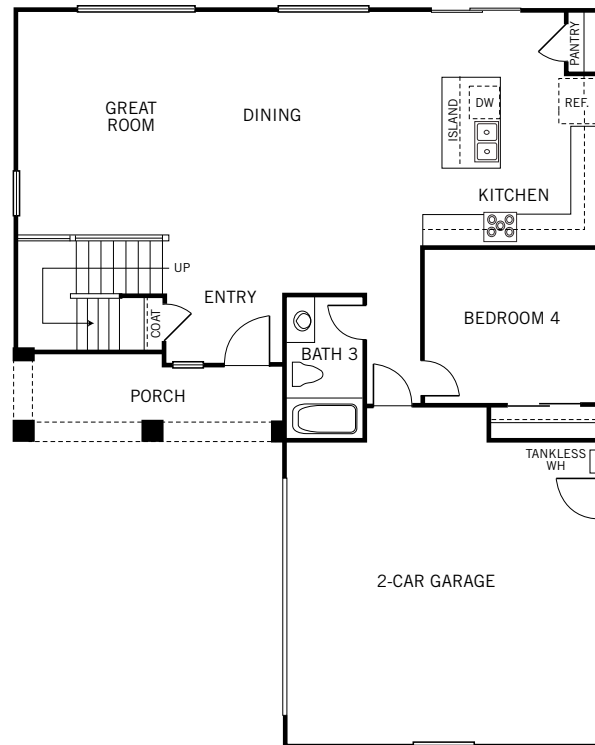

# DELANO

FROM 2,366 SQ. FT.

4 BEDROOMS

3 BATHS

BONUS ROOM

2-CAR GARAGE

**William Lyon Homes**<sup>®</sup>  
*Experience the pride.*<sup>™</sup>

ELEVATION A BUNGALOW

ELEVATION B TRADITIONAL

ELEVATION C SPANISH

## SECOND FLOOR

## FIRST FLOOR

**TWO STORY**  
**FROM 2,366 SQ. FT.**