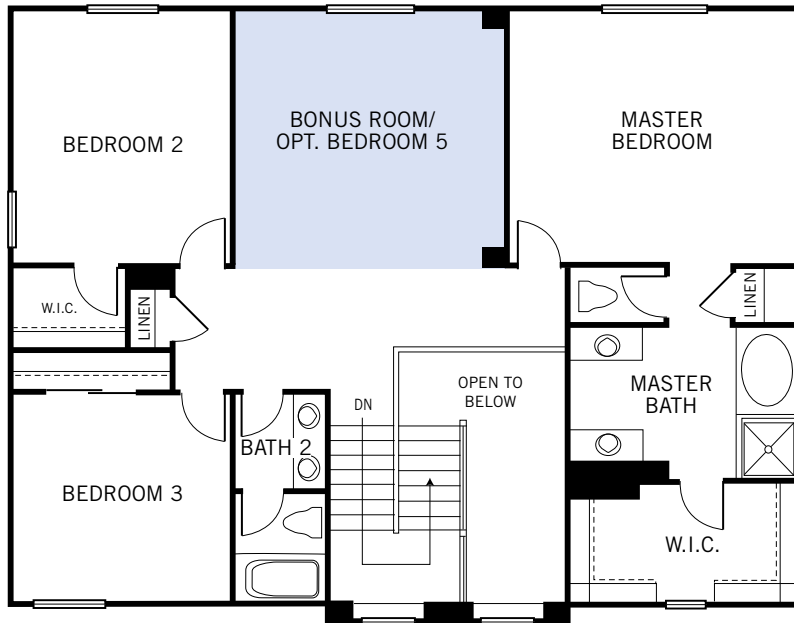

AUBURN

FROM 2,730 SQ. FT.

4 BEDROOMS

BONUS ROOM

3 BATHS

OPTIONAL BEDROOM 5
AT BONUS ROOM

2-CAR TANDEM GARAGE

William Lyon Homes[®]
Experience the pride.[™]

ELEVATION B COTTAGE

ELEVATION C SPANISH

ELEVATION E TUSCAN

AUBURN

SECOND FLOOR

Optional Bedroom 5 at Bonus Room

FIRST FLOOR