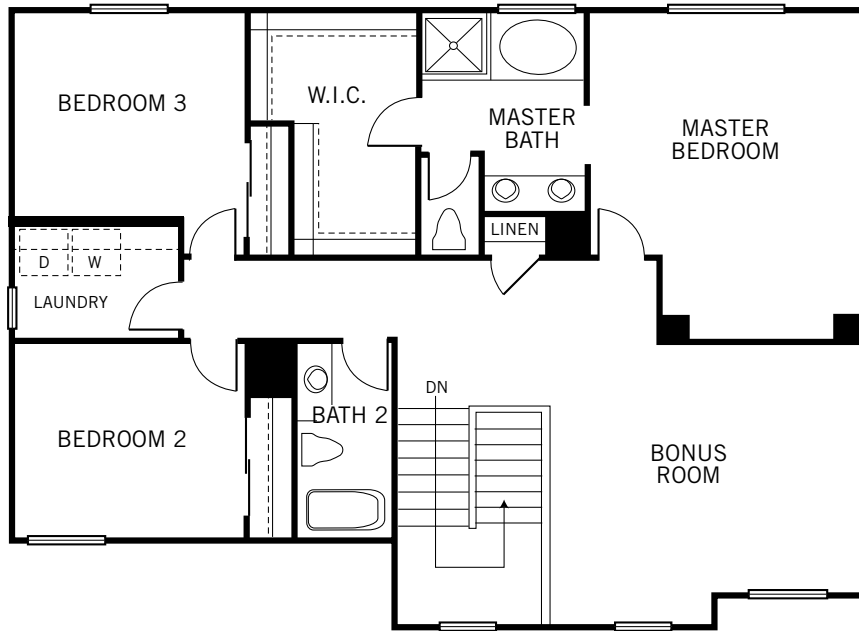

REDWOOD

FROM 2,520 SQ. FT.

4 BEDROOMS

3 BATHS

BONUS ROOM

OFFICE

2-CAR GARAGE

William Lyon Homes[®]
Experience the pride.[™]

ELEVATION B COTTAGE

ELEVATION C SPANISH

ELEVATION E TUSCAN

REDWOOD

SECOND FLOOR

FIRST FLOOR