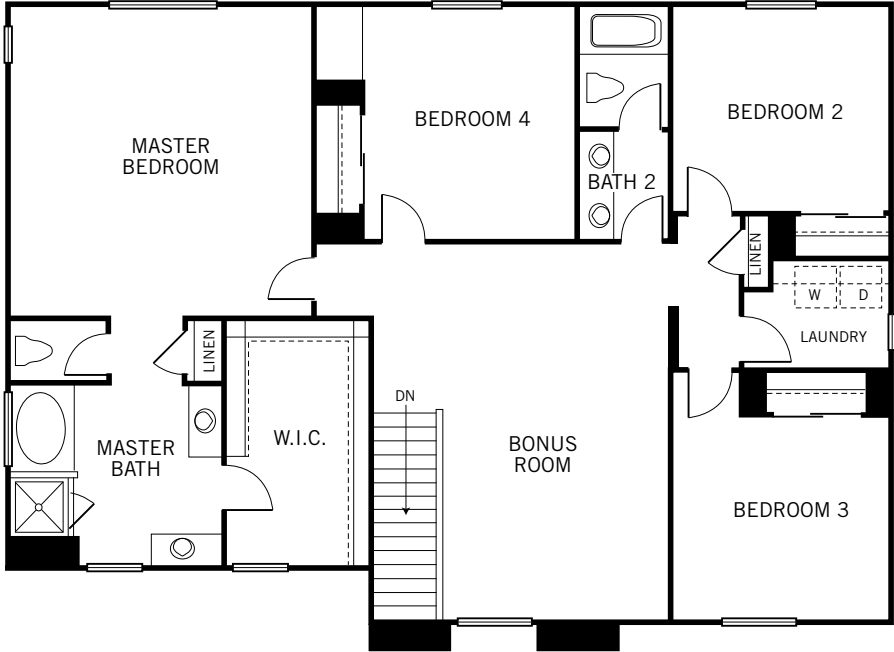

# BARCELONA

FROM 3,012 SQ. FT.  
5 BEDROOMS  
3 BATHS  
BONUS ROOM  
2-CAR TANDEM GARAGE

**William Lyon Homes**<sup>®</sup>  
*Experience the pride.*<sup>™</sup>

ELEVATION C SPANISH

ELEVATION D ITALIAN

ELEVATION E TUSCAN

## SECOND FLOOR

## FIRST FLOOR