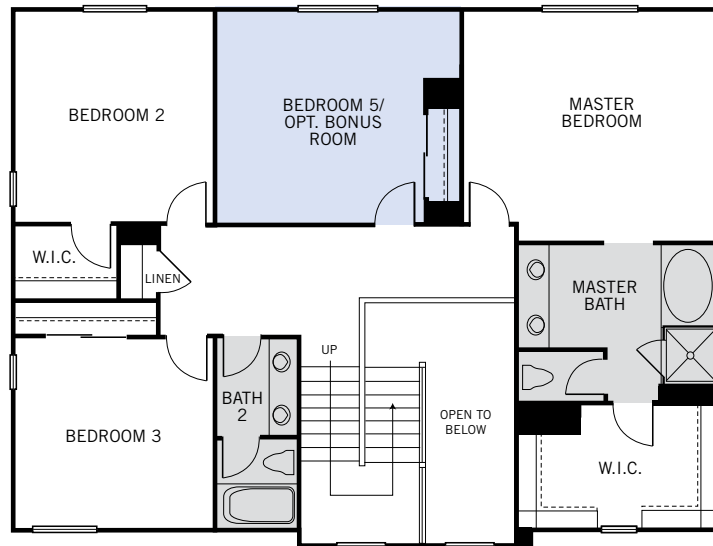

# PRESIDIO

FROM 2,601 SQ. FT.

5 BEDROOMS

3 BATHS

OPT. BONUS ROOM

3-CAR TANDEM GARAGE

William Lyon Homes®

*Experience the pride.™*

ELEVATION A BUNGALOW

ELEVATION B TRADITIONAL

ELEVATION C SPANISH

# PRESIDIO

SECOND FLOOR

Optional Bonus Room at Bedroom 5

ELEVATION "B" SHOWN  
\* A/C ELEVATIONS MAY VARY

FIRST FLOOR

ELEVATION "B" SHOWN  
\* A/C ELEVATIONS MAY VARY

Shading represents included  
Luxury Vinyl Plank flooring

**TWO STORY**  
**FROM 2,601 SQ. FT.**