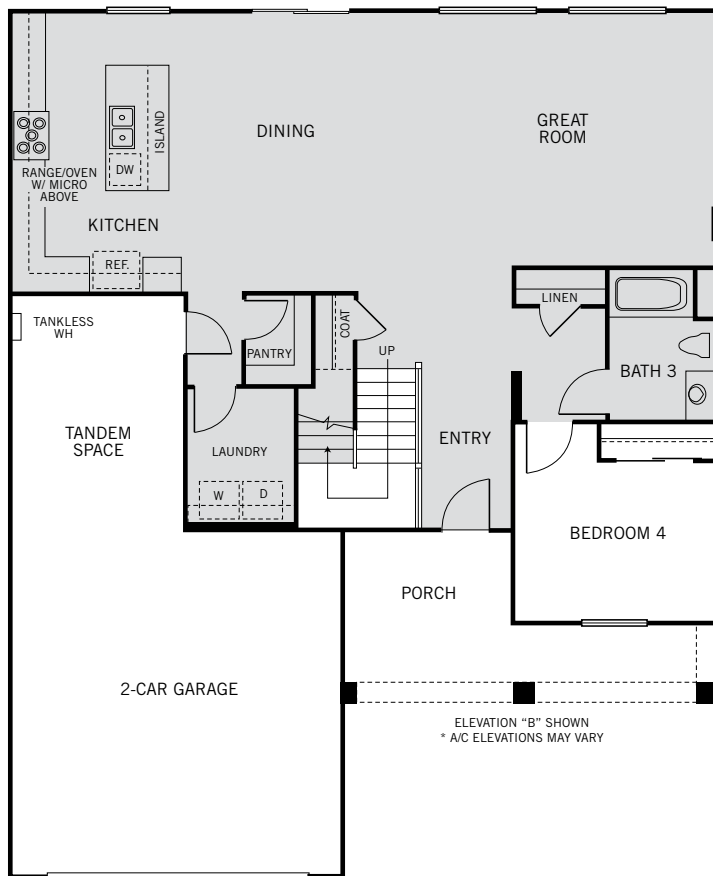

# PRESIDIO

FROM 2,601 SQ. FT.

5 BEDROOMS

3 BATHS

OPT. BONUS ROOM

3-CAR TANDEM GARAGE

William Lyon Homes®

*Experience the pride.™*

# PRESIDIO

SECOND FLOOR

Optional Bonus Room at Bedroom 5

ELEVATION "B" SHOWN  
\* A/C ELEVATIONS MAY VARY

FIRST FLOOR

ELEVATION "B" SHOWN  
\* A/C ELEVATIONS MAY VARY

Shading represents included  
Luxury Vinyl Plank flooring

**TWO STORY**  
**FROM 2,601 SQ. FT.**