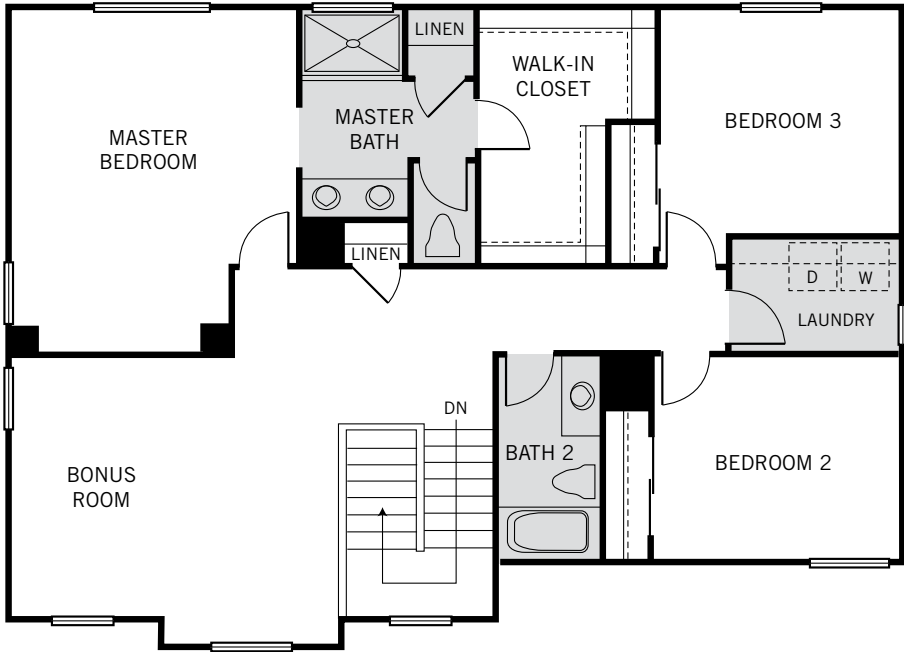

REDWOOD

FROM 2,520 SQ. FT.

4 BEDROOMS

3 BATHS

OFFICE

BONUS ROOM

2-CAR GARAGE

William Lyon Homes[®]
Experience the pride.[™]

RESIDENCE A

RESIDENCE B

RESIDENCE C

REDWOOD

SECOND FLOOR

FIRST FLOOR