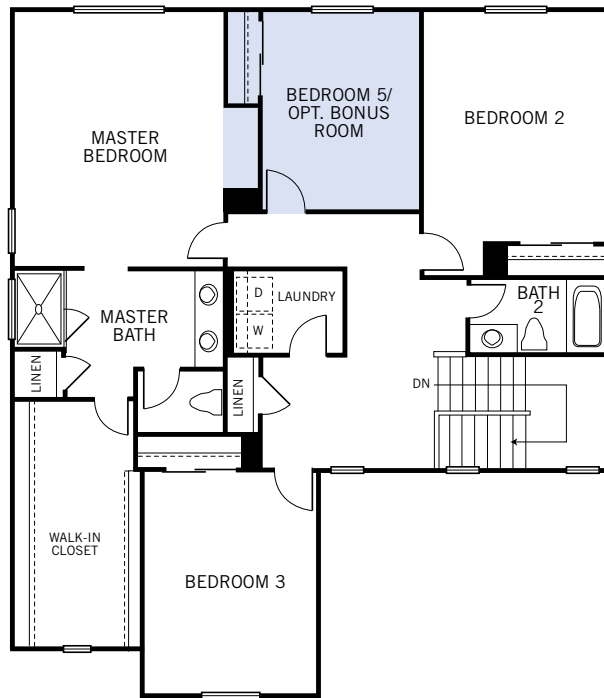

DAVENPORT

FROM 2,744 SQ. FT.

5 BEDROOMS

3 BATHS

OPT. BONUS ROOM
AT BEDROOM 5

2-CAR GARAGE

William Lyon Homes[®]
Experience the pride.[™]

ELEVATION A BUNGALOW

ELEVATION C SPANISH

ELEVATION D ITALIAN

DAVENPORT

SECOND FLOOR

Optional Bonus Room at Bedroom 5

FIRST FLOOR

TWO STORY
FROM 2,744 SQ. FT.