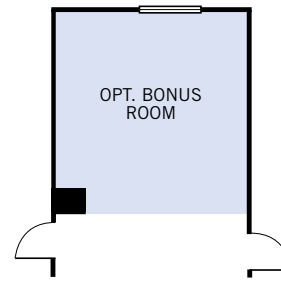

DAVENPORT

FROM 2,744 SQ. FT.

5 BEDROOMS

3 BATHS

OPT. BONUS ROOM
AT BEDROOM 5

2-CAR GARAGE

William Lyon Homes[®]
Experience the pride.[™]

ELEVATION A BUNGALOW

ELEVATION C SPANISH

ELEVATION D ITALIAN

DAVENPORT

SECOND FLOOR

Optional Bonus Room at Bedroom 5

FIRST FLOOR

TWO STORY
FROM 2,744 SQ. FT.