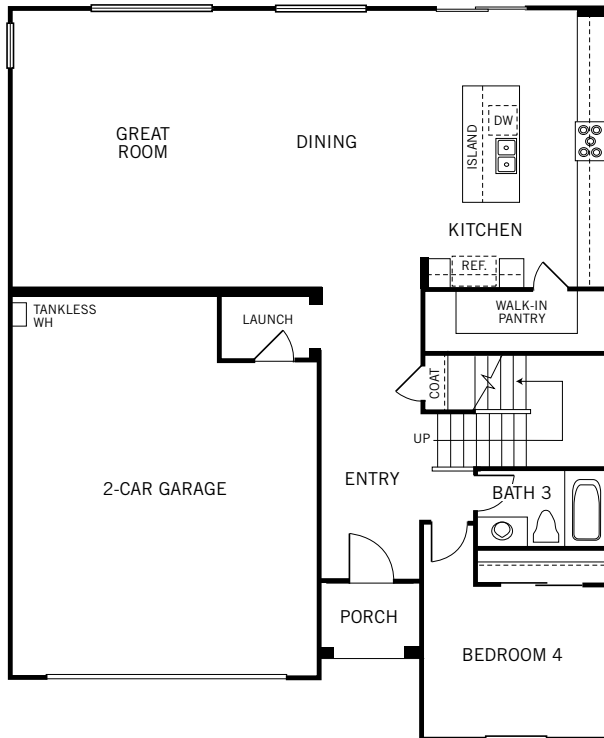

DAVENPORT

FROM 2,744 SQ. FT.

5 BEDROOMS

3 BATHS

OPT. BONUS ROOM
AT BEDROOM 5

2-CAR GARAGE

William Lyon Homes[®]
Experience the pride.[™]

ELEVATION A BUNGALOW

ELEVATION C SPANISH

ELEVATION D ITALIAN

DAVENPORT

SECOND FLOOR

Optional Bonus Room at Bedroom 5

FIRST FLOOR

TWO STORY
FROM 2,744 SQ. FT.