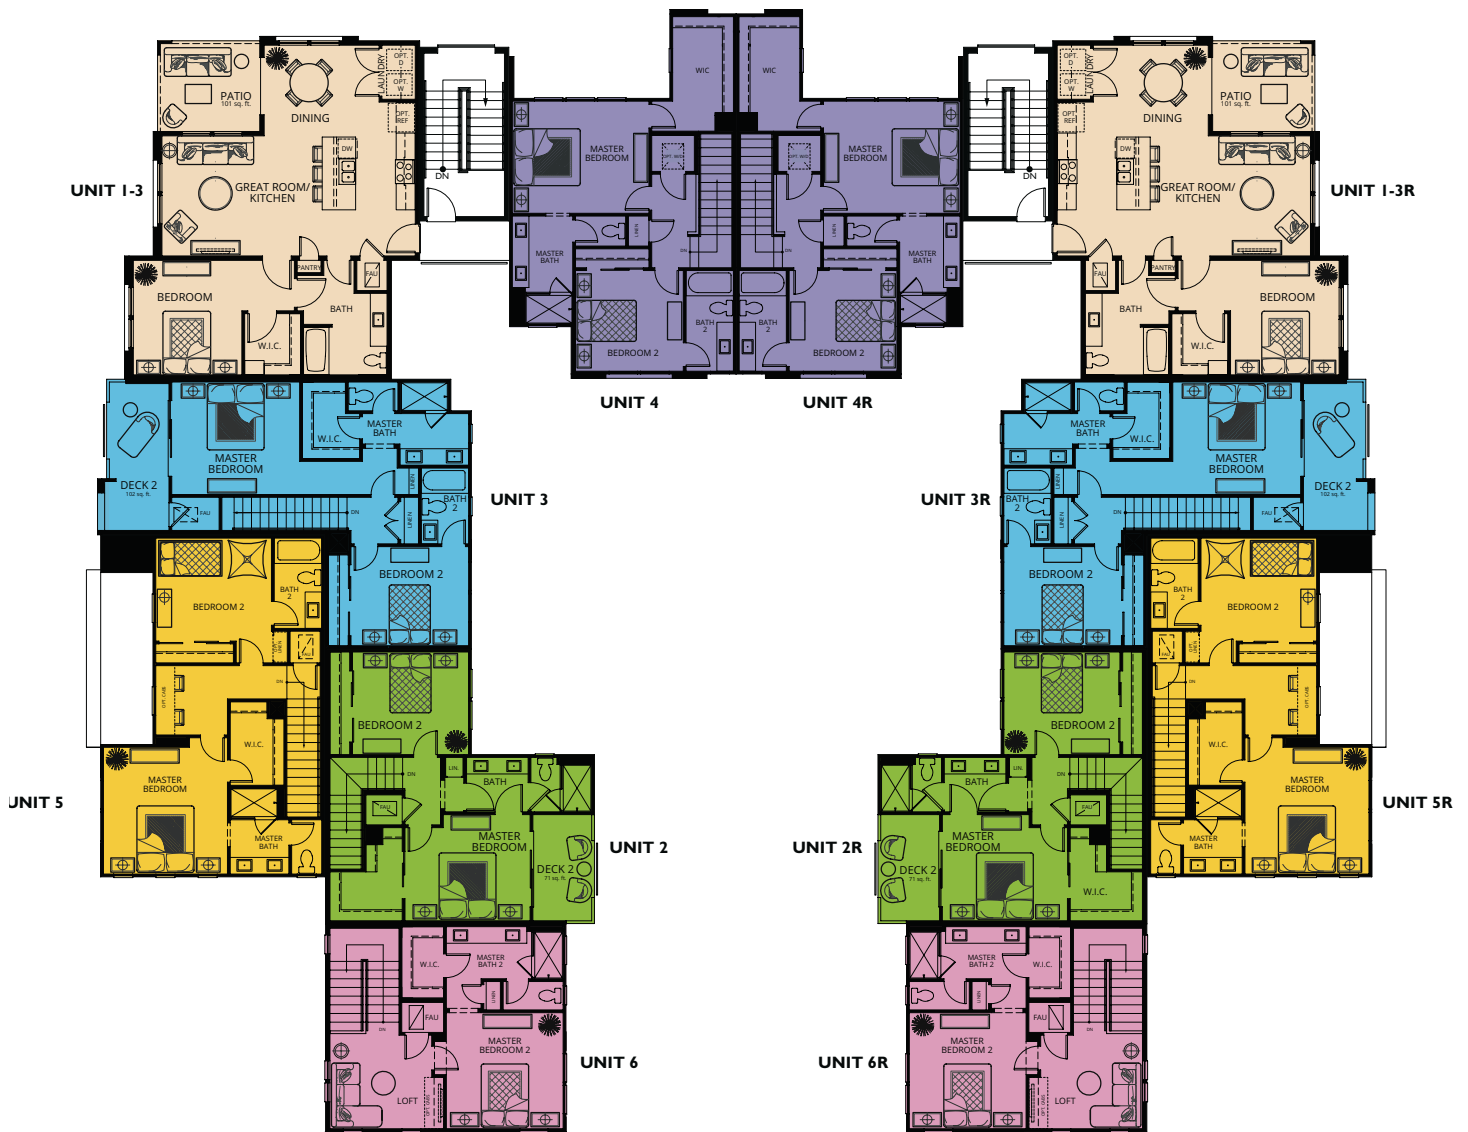

SITE MAP • FIRST FLOOR

PRELIMINARY MŌDA

	Unit 1-1	874 sq. ft.	1 Bed/1 Bath	Oversized Tandem Garage	First Floor Flat
	Unit 1-2	874 sq. ft.	1 Bed/1 Bath	Tandem Garage	Second Floor Flat
	Unit 1-3	874 sq. ft.	1 Bed/1 Bath	Tandem Garage	Third Floor Flat
	Unit 2	1,143 sq. ft.	2 Bed/1.5 Bath	Tandem Garage with Storage	Second Floor Townhome
	Unit 3	1,319 sq. ft.	2 Bed/2.5 Bath	Tandem Garage	Second Floor Townhome
	Unit 4	1,361 sq. ft.	2 Bed/2.5 Bath	Tandem Garage	Second Floor Townhome
	Unit 5	1,387 sq. ft.	2 Bed/2.5 Bath	2-Car Garage	Second Floor Townhome
	Unit 6	1,430 sq. ft.	2 Master Bed/Loft/2.5 Bath	2-Car Garage	Second Floor Townhome

SITE MAP • SECOND FLOOR

PRELIMINARY MŌDA

	Unit 1-1	874 sq. ft.	1 Bed/1 Bath	Oversized Tandem Garage	First Floor Flat
	Unit 1-2	874 sq. ft.	1 Bed/1 Bath	Tandem Garage	Second Floor Flat
	Unit 1-3	874 sq. ft.	1 Bed/1 Bath	Tandem Garage	Third Floor Flat
	Unit 2	1,143 sq. ft.	2 Bed/1.5 Bath	Tandem Garage with Storage	Second Floor Townhome
	Unit 3	1,319 sq. ft.	2 Bed/2.5 Bath	Tandem Garage	Second Floor Townhome
	Unit 4	1,361 sq. ft.	2 Bed/2.5 Bath	Tandem Garage	Second Floor Townhome
	Unit 5	1,387 sq. ft.	2 Bed/2.5 Bath	2-Car Garage	Second Floor Townhome
	Unit 6	1,430 sq. ft.	2 Master Bed/Loft/2.5 Bath	2-Car Garage	Second Floor Townhome

SITE MAP • THIRD FLOOR

PRELIMINARY
MÖDA

	Unit 1-1	874 sq. ft.	1 Bed/1 Bath	Oversized Tandem Garage	First Floor Flat
	Unit 1-2	874 sq. ft.	1 Bed/1 Bath	Tandem Garage	Second Floor Flat
	Unit 1-3	874 sq. ft.	1 Bed/1 Bath	Tandem Garage	Third Floor Flat
	Unit 2	1,143 sq. ft.	2 Bed/1.5 Bath	Tandem Garage with Storage	Second Floor Townhome
	Unit 3	1,319 sq. ft.	2 Bed/2.5 Bath	Tandem Garage	Second Floor Townhome
	Unit 4	1,361 sq. ft.	2 Bed/2.5 Bath	Tandem Garage	Second Floor Townhome
	Unit 5	1,387 sq. ft.	2 Bed/2.5 Bath	2-Car Garage	Second Floor Townhome
	Unit 6	1,430 sq. ft.	2 Master Bed/Loft/2.5 Bath	2-Car Garage	Second Floor Townhome