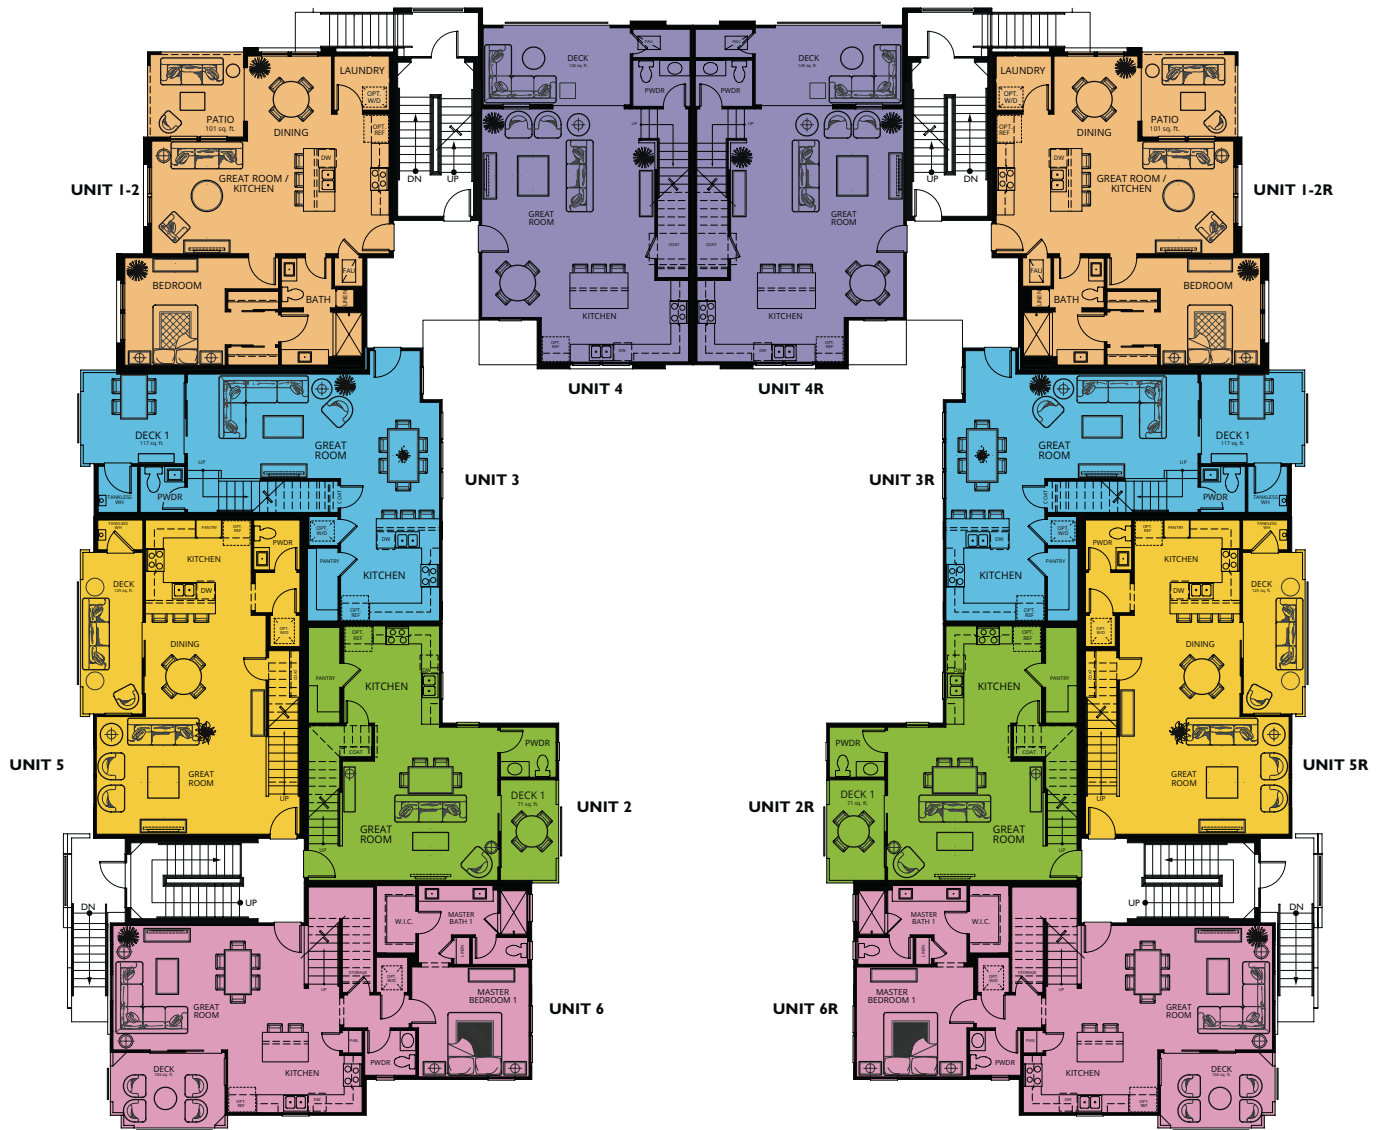

SITE MAP • FIRST FLOOR

PRELIMINARY MŌDA

	Unit 1-1	874 sq. ft.	1 Bed/1 Bath	Oversized Tandem Garage	First Floor Flat
	Unit 1-2	874 sq. ft.	1 Bed/1 Bath	Tandem Garage	Second Floor Flat
	Unit 1-3	874 sq. ft.	1 Bed/1 Bath	Tandem Garage	Third Floor Flat
	Unit 2	1,143 sq. ft.	2 Bed/1.5 Bath	Tandem Garage with Storage	Second Floor Townhome
	Unit 3	1,319 sq. ft.	2 Bed/2.5 Bath	Tandem Garage	Second Floor Townhome
	Unit 4	1,361 sq. ft.	2 Bed/2.5 Bath	Tandem Garage	Second Floor Townhome
	Unit 5	1,387 sq. ft.	2 Bed/2.5 Bath	2-Car Garage	Second Floor Townhome
	Unit 6	1,430 sq. ft.	2 Master Bed/Loft/2.5 Bath	2-Car Garage	Second Floor Townhome

SITE MAP • SECOND FLOOR

PRELIMINARY MŌDA

	Unit 1-1	874 sq. ft.	1 Bed/1 Bath	Oversized Tandem Garage	First Floor Flat
	Unit 1-2	874 sq. ft.	1 Bed/1 Bath	Tandem Garage	Second Floor Flat
	Unit 1-3	874 sq. ft.	1 Bed/1 Bath	Tandem Garage	Third Floor Flat
	Unit 2	1,143 sq. ft.	2 Bed/1.5 Bath	Tandem Garage with Storage	Second Floor Townhome
	Unit 3	1,319 sq. ft.	2 Bed/2.5 Bath	Tandem Garage	Second Floor Townhome
	Unit 4	1,361 sq. ft.	2 Bed/2.5 Bath	Tandem Garage	Second Floor Townhome
	Unit 5	1,387 sq. ft.	2 Bed/2.5 Bath	2-Car Garage	Second Floor Townhome
	Unit 6	1,430 sq. ft.	2 Master Bed/Loft/2.5 Bath	2-Car Garage	Second Floor Townhome

SITE MAP • THIRD FLOOR

PRELIMINARY
MÖDA

	Unit 1-1	874 sq. ft.	1 Bed/1 Bath	Oversized Tandem Garage	First Floor Flat
	Unit 1-2	874 sq. ft.	1 Bed/1 Bath	Tandem Garage	Second Floor Flat
	Unit 1-3	874 sq. ft.	1 Bed/1 Bath	Tandem Garage	Third Floor Flat
	Unit 2	1,143 sq. ft.	2 Bed/1.5 Bath	Tandem Garage with Storage	Second Floor Townhome
	Unit 3	1,319 sq. ft.	2 Bed/2.5 Bath	Tandem Garage	Second Floor Townhome
	Unit 4	1,361 sq. ft.	2 Bed/2.5 Bath	Tandem Garage	Second Floor Townhome
	Unit 5	1,387 sq. ft.	2 Bed/2.5 Bath	2-Car Garage	Second Floor Townhome
	Unit 6	1,430 sq. ft.	2 Master Bed/Loft/2.5 Bath	2-Car Garage	Second Floor Townhome