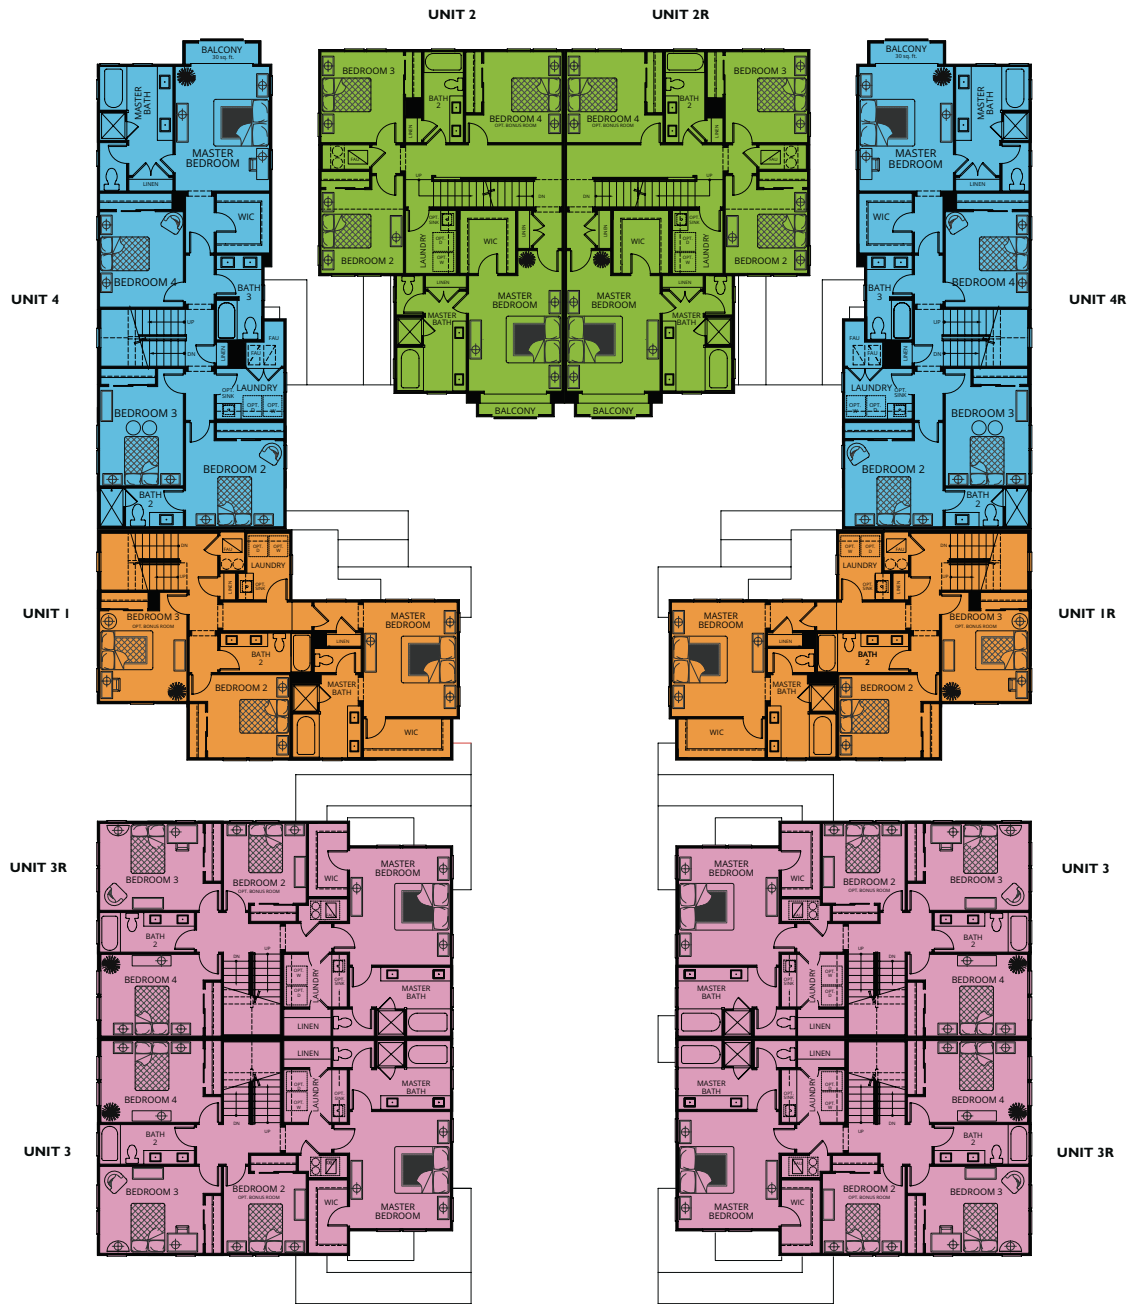

SITE MAP • FIRST FLOOR

PRELIMINARY

RÉVO

	Unit 1 & 1R	2,047 sq. ft.	3 Bed/Loft/2.5 Bath	2-Car Garage	Duplex with Yard + 3rd Floor Loft + Deck
	Unit 2 & 2R	2,254 sq. ft.	4 Bed/Loft/2.5 Bath	2-Car Garage	Duplex with Yard + 3rd Floor Loft + Deck
	Unit 3 & 3R	2,294 sq. ft.	4 Bed/Loft/2.5 Bath	2-Car Garage	Duplex with Yard + 3rd Floor Loft + Deck
	Unit 4 & 4R	2,492 sq. ft.	4 Bed/Loft/3.5 Bath	2-Car Garage	Duplex with Yard + 3rd Floor Loft + Deck

SITE MAP • SECOND FLOOR

PRELIMINARY

RÉVO

	Unit 1 & 1R	2,047 sq. ft.	3 Bed/Loft/2.5 Bath	2-Car Garage	Duplex with Yard + 3rd Floor Loft + Deck
	Unit 2 & 2R	2,254 sq. ft.	4 Bed/Loft/2.5 Bath	2-Car Garage	Duplex with Yard + 3rd Floor Loft + Deck
	Unit 3 & 3R	2,294 sq. ft.	4 Bed/Loft/2.5 Bath	2-Car Garage	Duplex with Yard + 3rd Floor Loft + Deck
	Unit 4 & 4R	2,492 sq. ft.	4 Bed/Loft/3.5 Bath	2-Car Garage	Duplex with Yard + 3rd Floor Loft + Deck

SITE MAP • THIRD FLOOR

PRELIMINARY

RÉVO

	Unit 1 & 1R	2,047 sq. ft.	3 Bed/Loft/2.5 Bath	2-Car Garage	Duplex with Yard + 3rd Floor Loft + Deck
	Unit 2 & 2R	2,254 sq. ft.	4 Bed/Loft/2.5 Bath	2-Car Garage	Duplex with Yard + 3rd Floor Loft + Deck
	Unit 3 & 3R	2,294 sq. ft.	4 Bed/Loft/2.5 Bath	2-Car Garage	Duplex with Yard + 3rd Floor Loft + Deck
	Unit 4 & 4R	2,492 sq. ft.	4 Bed/Loft/3.5 Bath	2-Car Garage	Duplex with Yard + 3rd Floor Loft + Deck