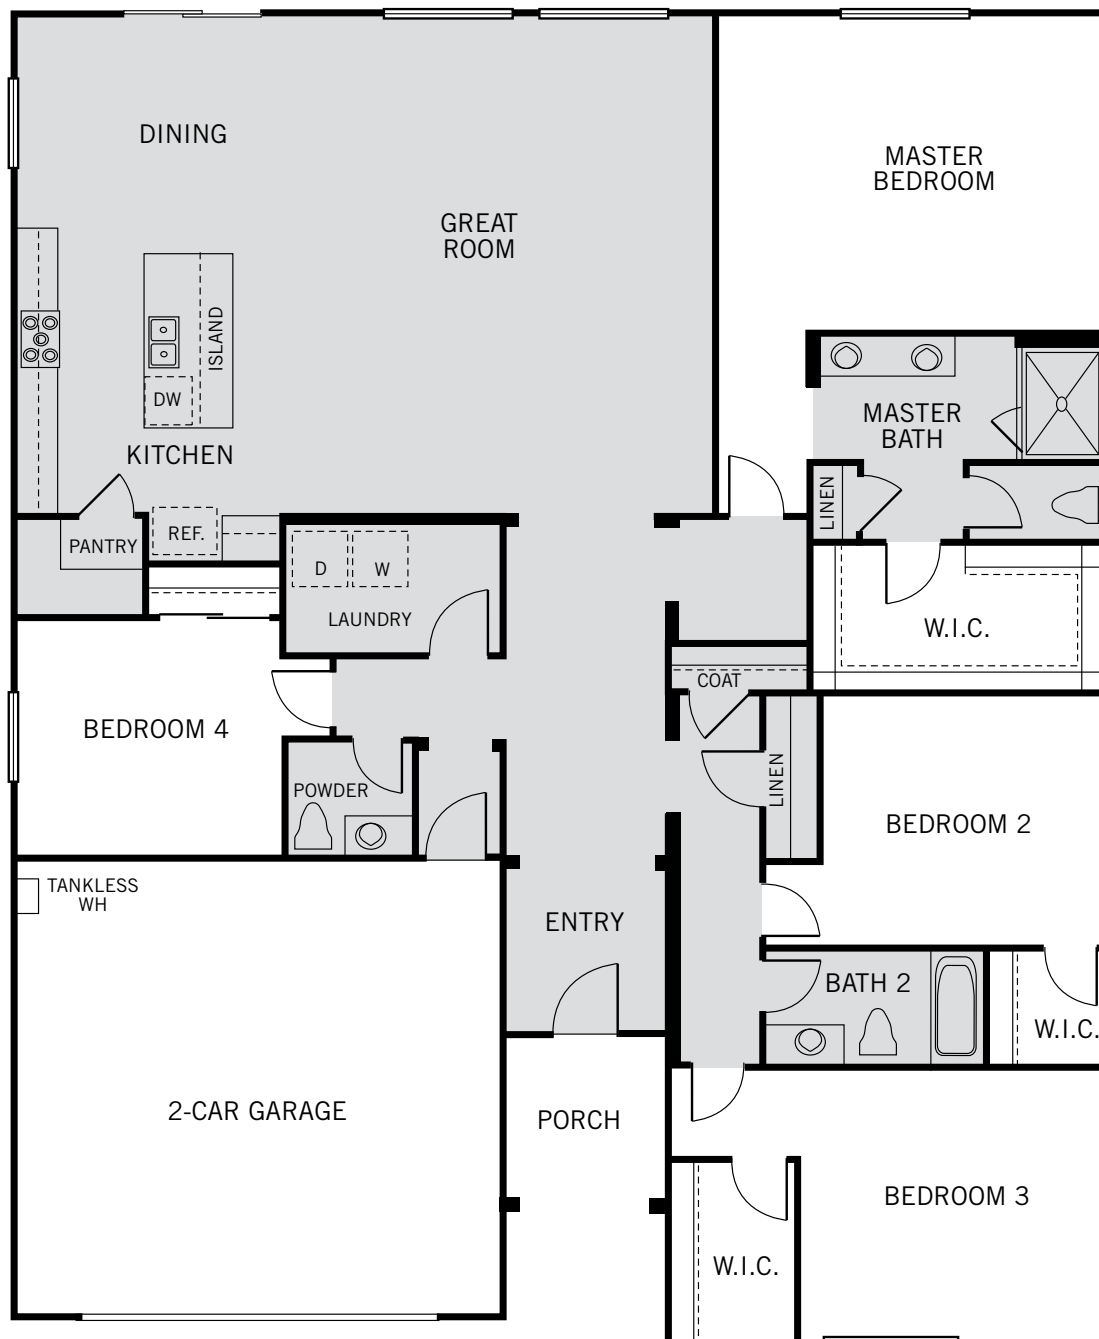

# AVILLA

FROM 2,401 SQ. FT.

4 BEDROOMS

2.5 BATHS

2-CAR GARAGE

**William Lyon Homes**<sup>®</sup>  
*Experience the pride.*<sup>™</sup>

ELEVATION A BUNGALOW

ELEVATION B TRADITIONAL

ELEVATION C SPANISH

SINGLE STORY

Shading represents included  
Luxury Vinyl Plank flooring