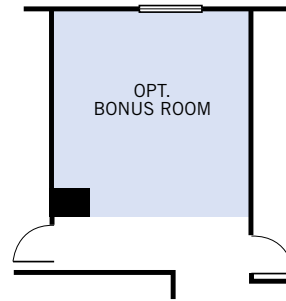

# DAVENPORT

FROM 2,744 SQ. FT.

5 BEDROOMS

3 BATHS

OPT. BONUS ROOM

2-CAR GARAGE

**William Lyon Homes**<sup>®</sup>

*Experience the pride.*<sup>™</sup>

# DAVENPORT

SECOND FLOOR

Optional Bonus Room at Bedroom 5

FIRST FLOOR

Shading represents included Luxury Vinyl Plank flooring

**TWO STORY**  
**FROM 2,744 SQ. FT.**