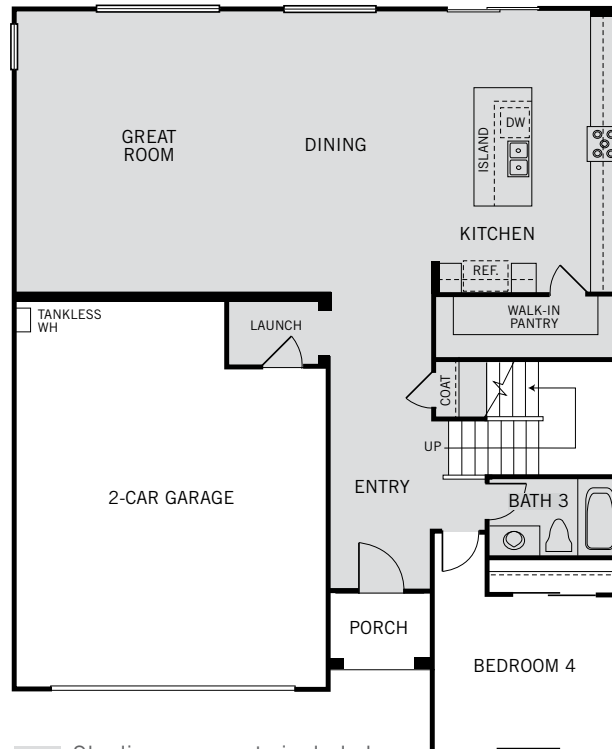

# DAVENPORT

FROM 2,744 SQ. FT.

5 BEDROOMS

3 BATHS

OPT. BONUS ROOM

2-CAR GARAGE

**William Lyon Homes**<sup>®</sup>

*Experience the pride.*<sup>™</sup>

ELEVATION A BUNGALOW

ELEVATION B TRADITIONAL

ELEVATION C SPANISH

# DAVENPORT

SECOND FLOOR

Optional Bonus Room at Bedroom 5

FIRST FLOOR

Shading represents included Luxury Vinyl Plank flooring

**TWO STORY**  
**FROM 2,744 SQ. FT.**