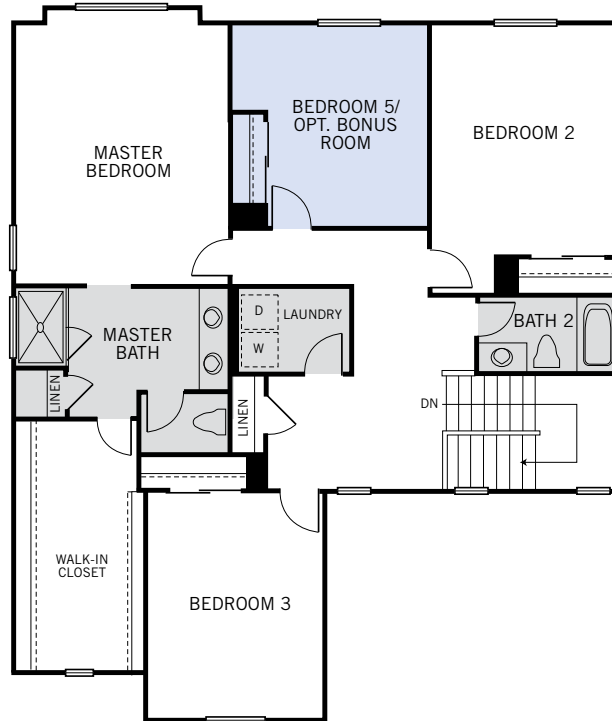

# DAVENPORT

FROM 2,744 SQ. FT.

5 BEDROOMS

3 BATHS

OPT. BONUS ROOM

2-CAR GARAGE

**William Lyon Homes**<sup>®</sup>

*Experience the pride.*<sup>™</sup>

ELEVATION A BUNGALOW

ELEVATION B TRADITIONAL

ELEVATION C SPANISH

# DAVENPORT

SECOND FLOOR

Optional Bonus Room at Bedroom 5

FIRST FLOOR

Shading represents included Luxury Vinyl Plank flooring

**TWO STORY**  
**FROM 2,744 SQ. FT.**