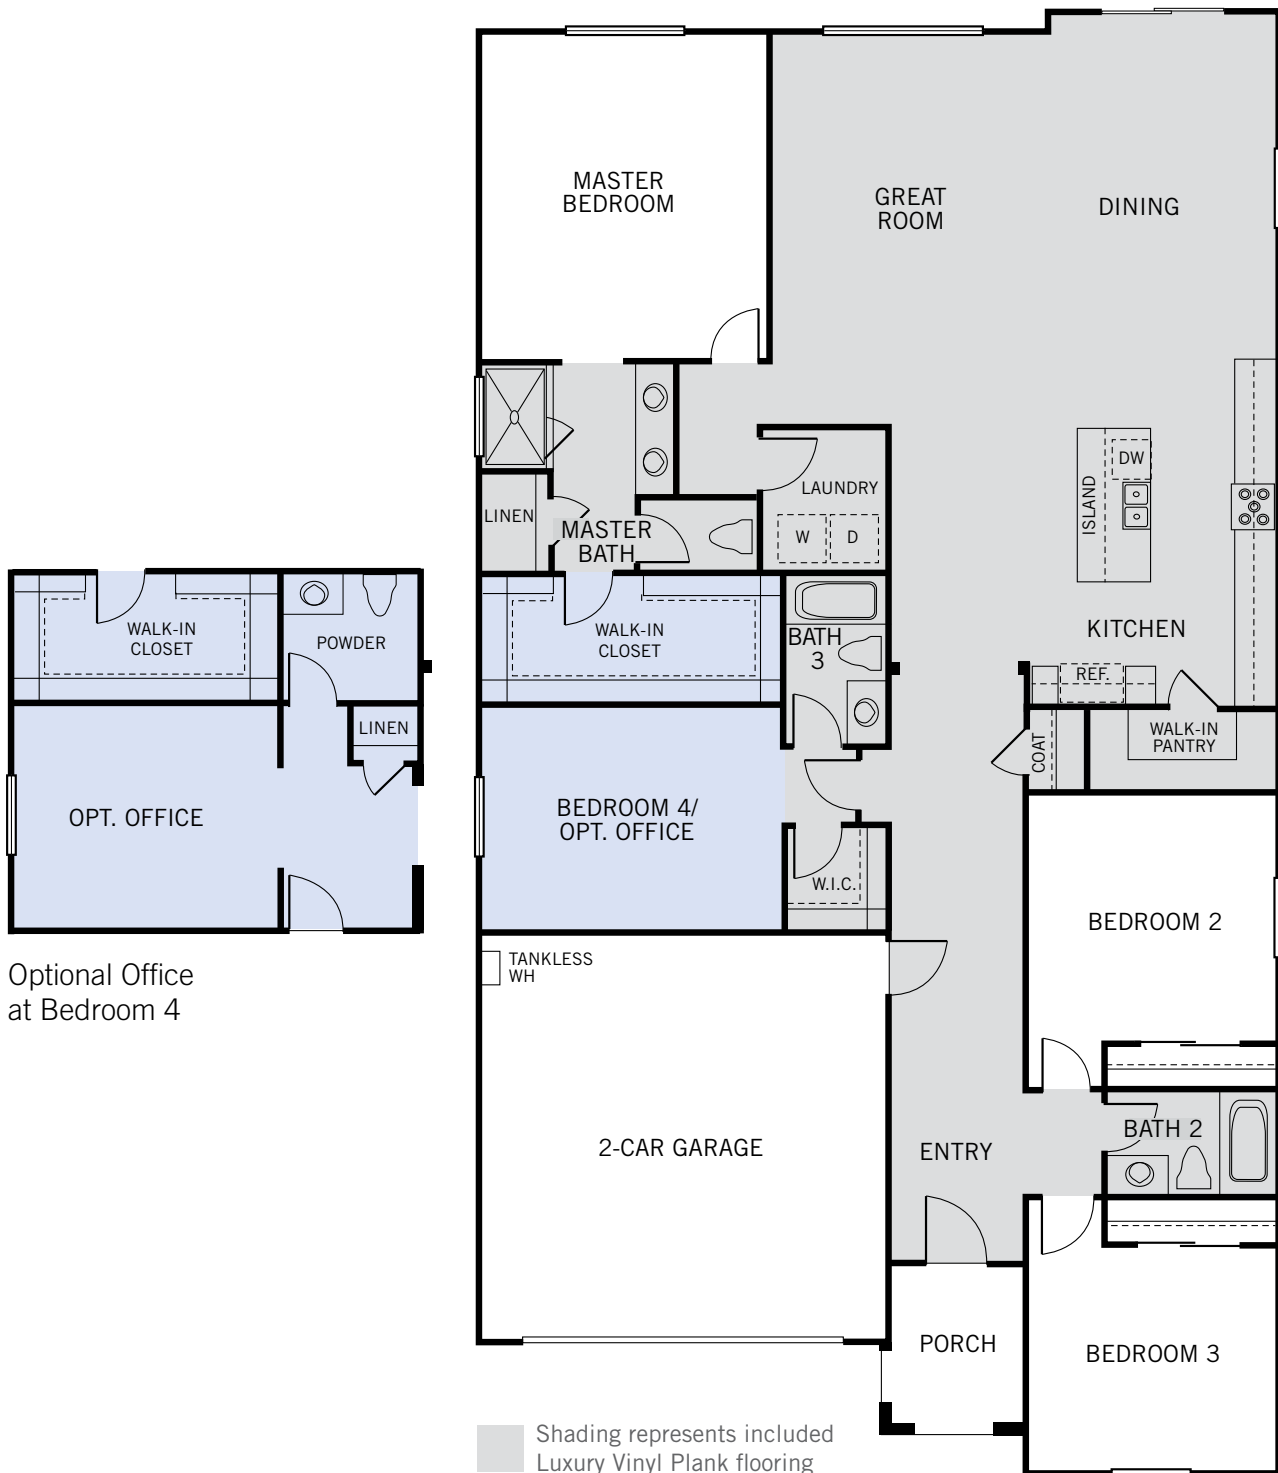

STRATFORD

FROM 2,260 SQ. FT.

4 BEDROOMS

3 BATHS

OPT. OFFICE

2-CAR GARAGE

William Lyon Homes[®]
Experience the pride.[™]

ELEVATION A BUNGALOW

ELEVATION B TRADITIONAL

ELEVATION C SPANISH

STRATFORD

SINGLE STORY FROM 2,260 SQ. FT.