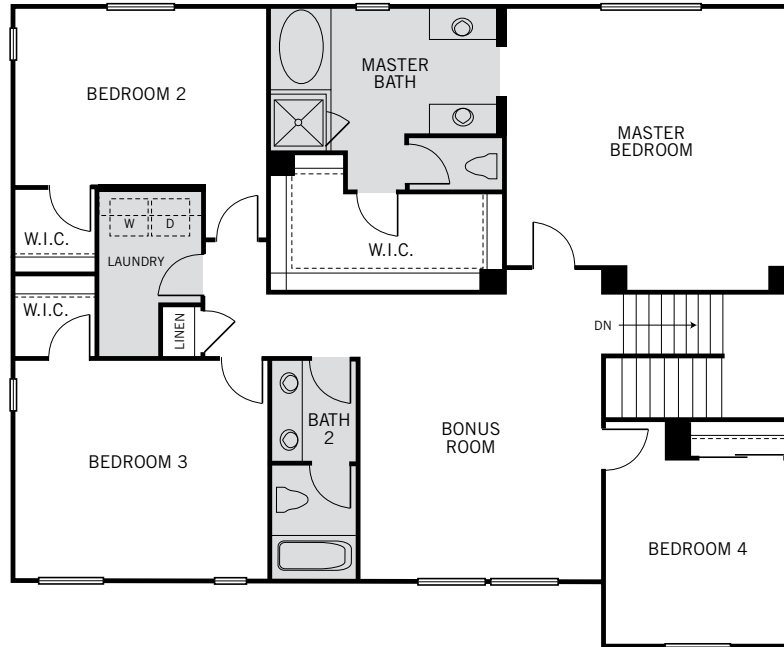

# TORREY

FROM 2,858 SQ. FT.  
5 BEDROOMS  
3 BATHS  
BONUS ROOM  
3-CAR TANDEM GARAGE

**William Lyon Homes**<sup>®</sup>  
*Experience the pride.*<sup>™</sup>

ELEVATION A BUNGALOW

ELEVATION B TRADITIONAL

ELEVATION C SPANISH

## SECOND FLOOR

## FIRST FLOOR

Shading represents included Luxury Vinyl Plank flooring