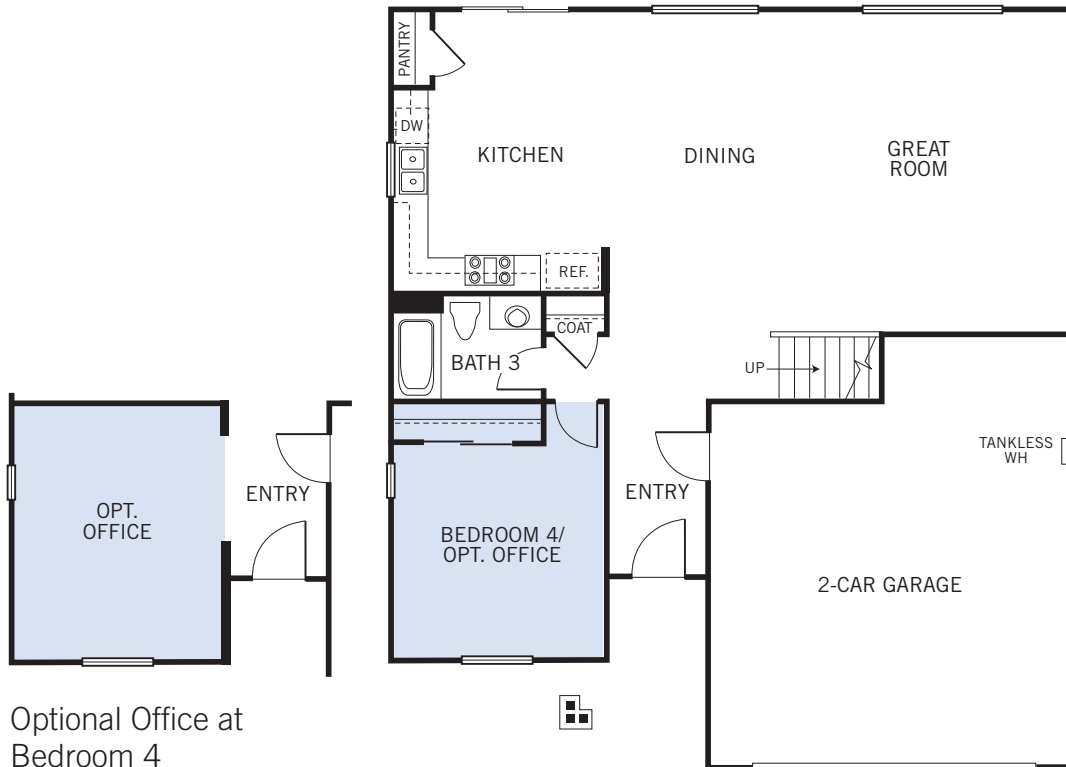

MADISON

COURT
AT HIDEAWAY
FROM 2,449 SQ. FT.
4 BEDROOMS
3 BATHS
BONUS ROOM
OPTIONAL OFFICE
AT BEDROOM 4
2-CAR GARAGE

William Lyon Homes®
Experience the pride.™

ELEVATION A BUNGALOW

ELEVATION B RANCH

ELEVATION D ITALIAN

SECOND FLOOR

FIRST FLOOR

Optional Office at Bedroom 4

TWO STORY
FROM 2,449 SQ. FT.