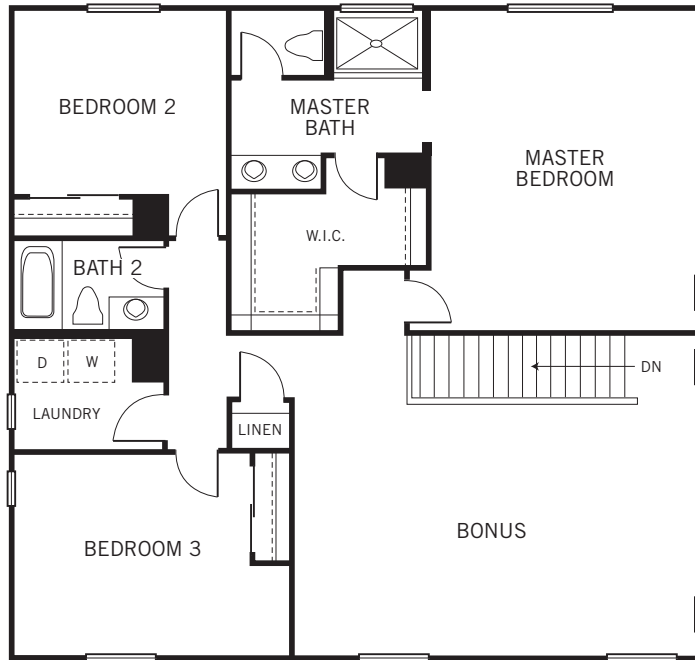

MADISON

COURT
AT HIDEAWAY
FROM 2,449 SQ. FT.
4 BEDROOMS
3 BATHS
BONUS ROOM
OPTIONAL OFFICE
AT BEDROOM 4
2-CAR GARAGE

William Lyon Homes®
Experience the pride.™

ELEVATION A BUNGALOW

ELEVATION B RANCH

ELEVATION D ITALIAN

SECOND FLOOR

FIRST FLOOR

Optional Office at Bedroom 4

TWO STORY
FROM 2,449 SQ. FT.